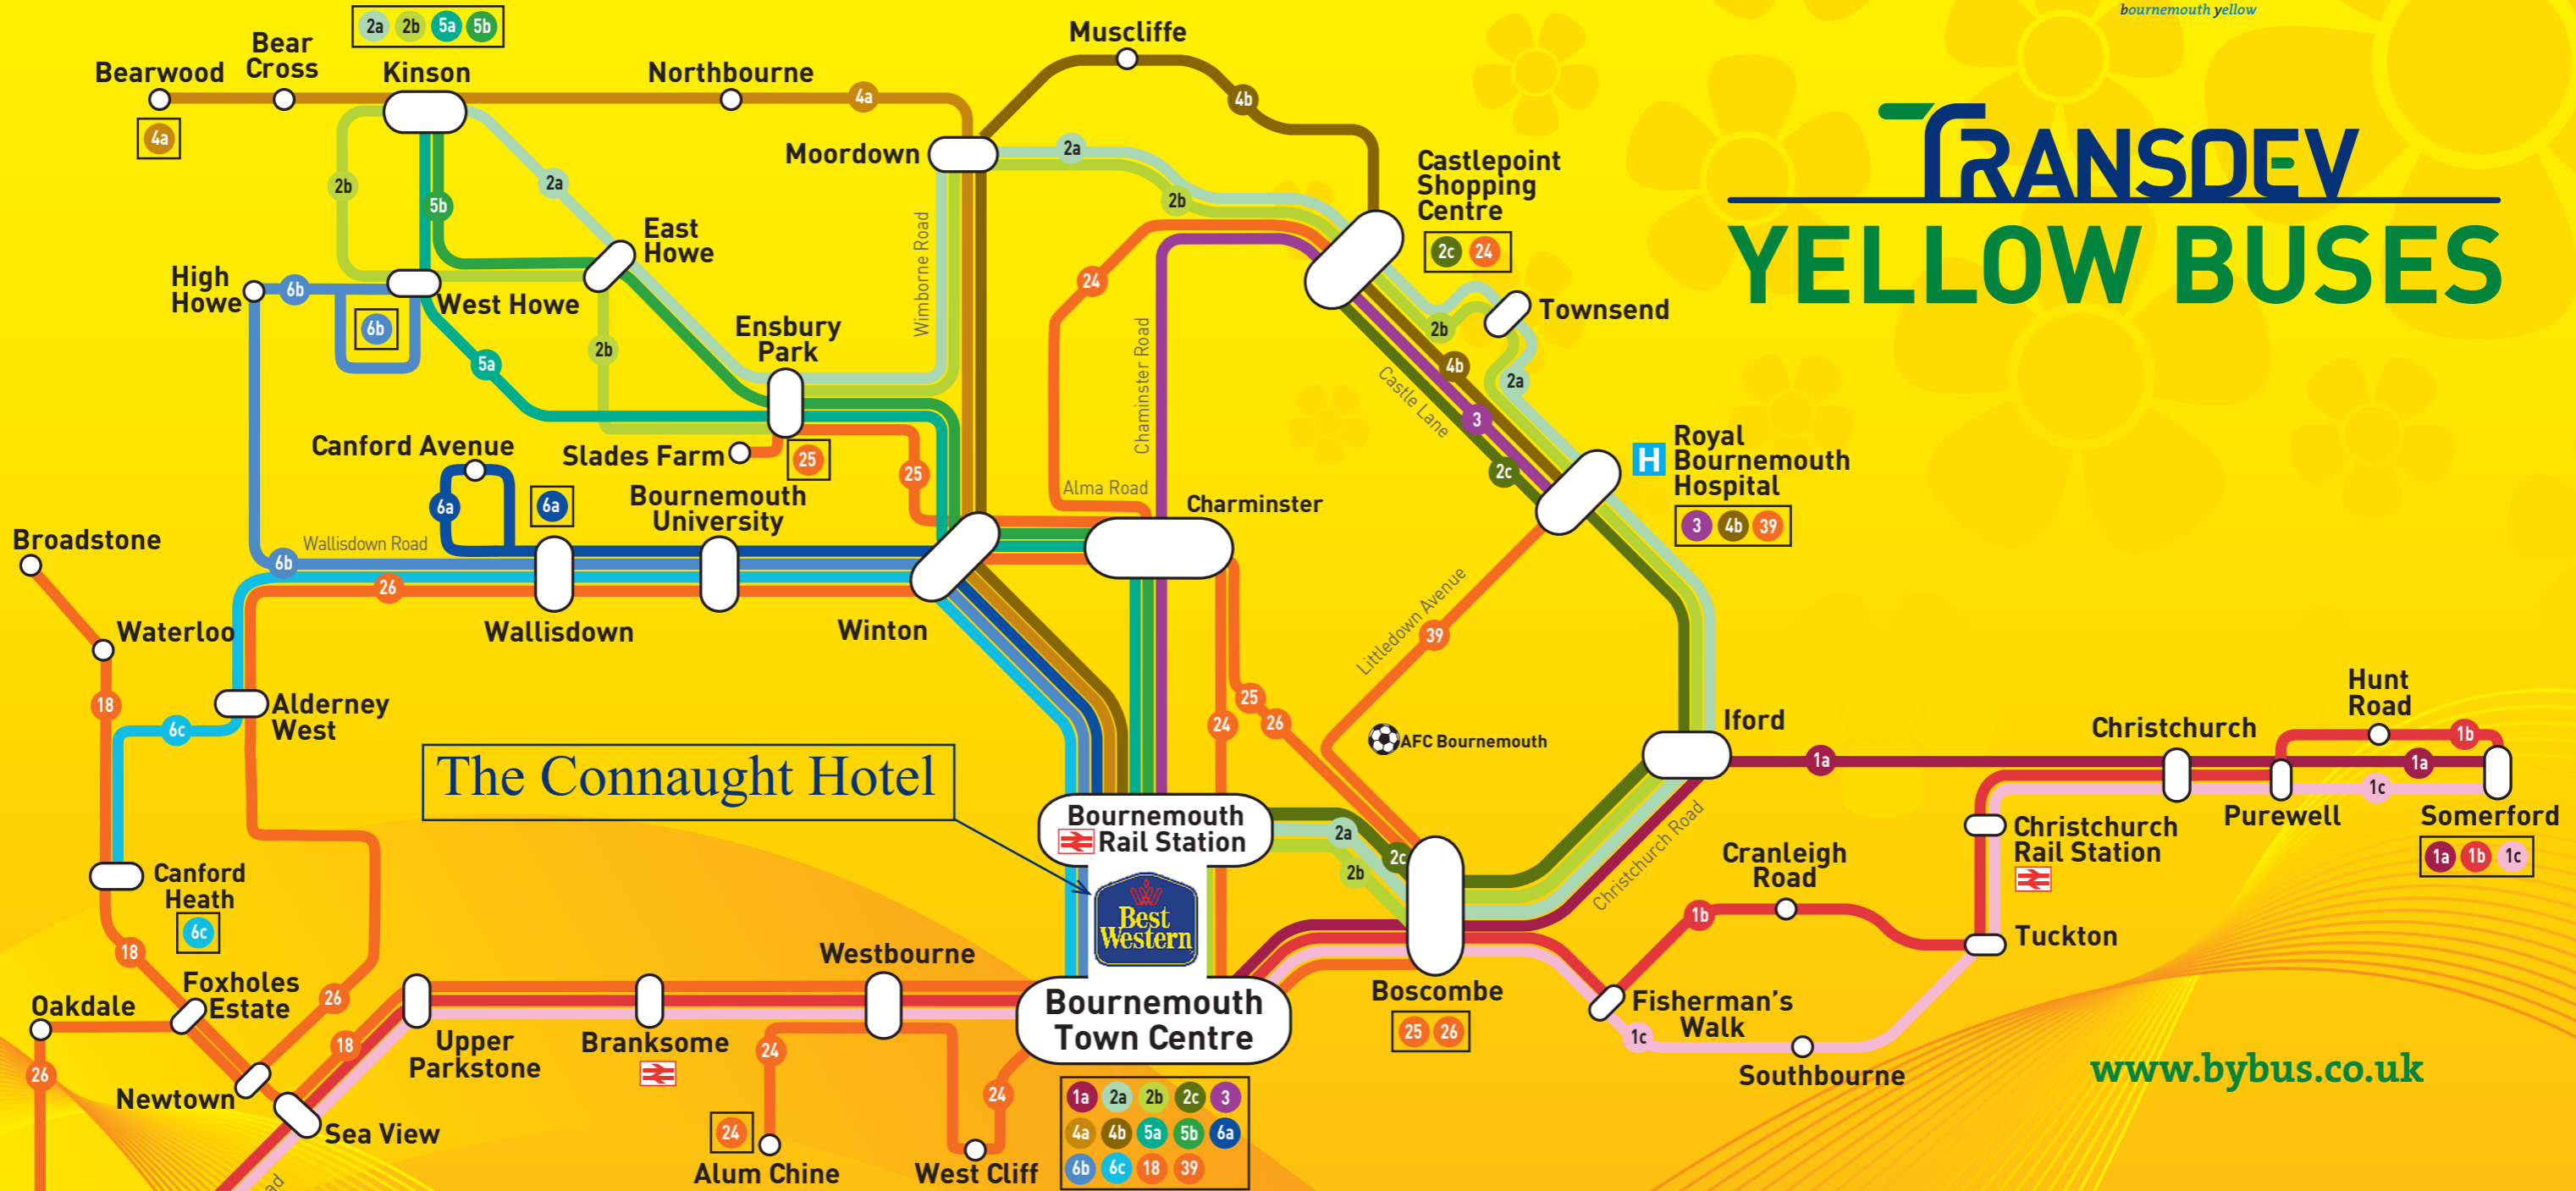

See the sights from The Connaught Hotel *by bus*

bourne yellow

TRANSDEV YELLOW BUSES

The Connaught Hotel

Bournemouth
Rail Station
Best Western
Bournemouth
Town Centre

Key to routes

- 1a Bournemouth - Boscombe - Christchurch - Somerford
- 1b Poole - Bournemouth - Boscombe - Somerford
- 1c Poole - Bournemouth - Boscombe - Somerford
- 2a Bournemouth - Holdenhurst Road - RB Hosp - Kinson
- 2b Bournemouth - Holdenhurst Road - RB Hosp - Kinson
- 2c Bournemouth - Holdenhurst Road - RB Hosp - Castlepoint
- 3 Bournemouth - Charminster Rd - Castlepoint - RB Hospital
- 4a Bournemouth - Wimborne Road - Bearwood
- 4b Bournemouth - Wimborne Road - RB Hospital
- 5a Bournemouth - West Howe - Kinson
- 5b Bournemouth - East Howe - Kinson
- 6a Bournemouth - University - Wallisdown
- 6b Bournemouth - University - Wallisdown - West Howe
- 6c Bournemouth - University - Wallisdown - Canford Heath
- 18 Bournemouth - Canford Heath - Waterloo - Broadstone
- 24 Alum Chine - Bournemouth - Castlepoint
- 25 Boscombe - Winton - Ensbury Park - Slades Farm
- 26 Boscombe - University - Poole
- 39 Bournemouth - Boscombe - RB Hospital
- 1a Boxed number = terminus